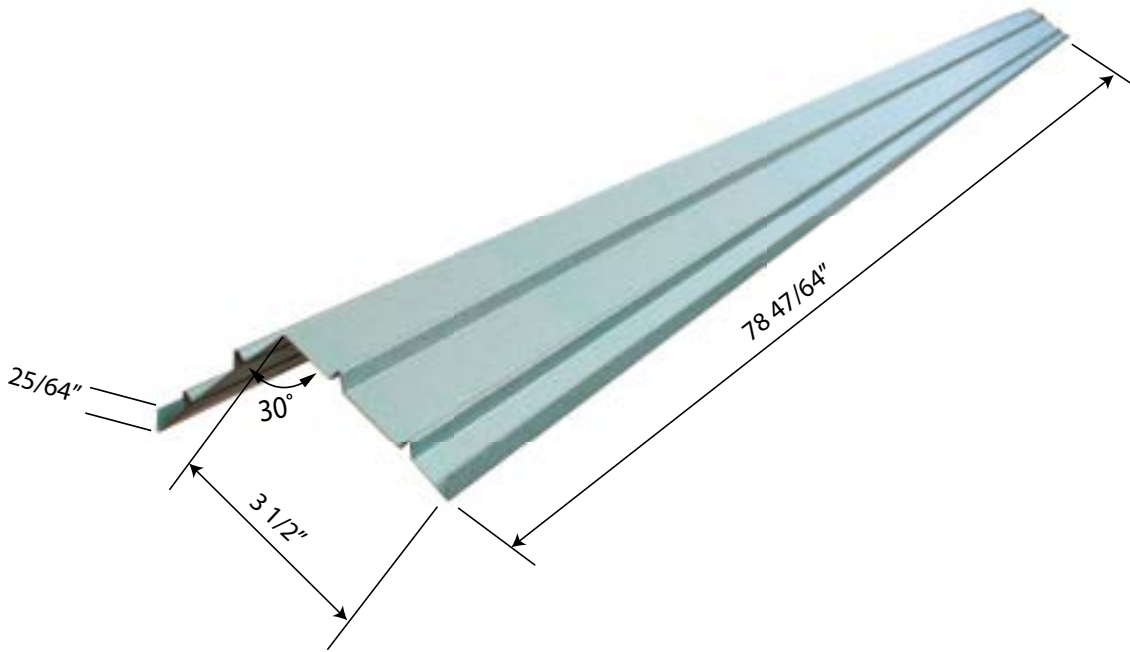

904 CF HIP UNDER CHANNEL

Specifications

Length: 78 47/64"
Weight: 3.17 lbs
Colours see colour charts